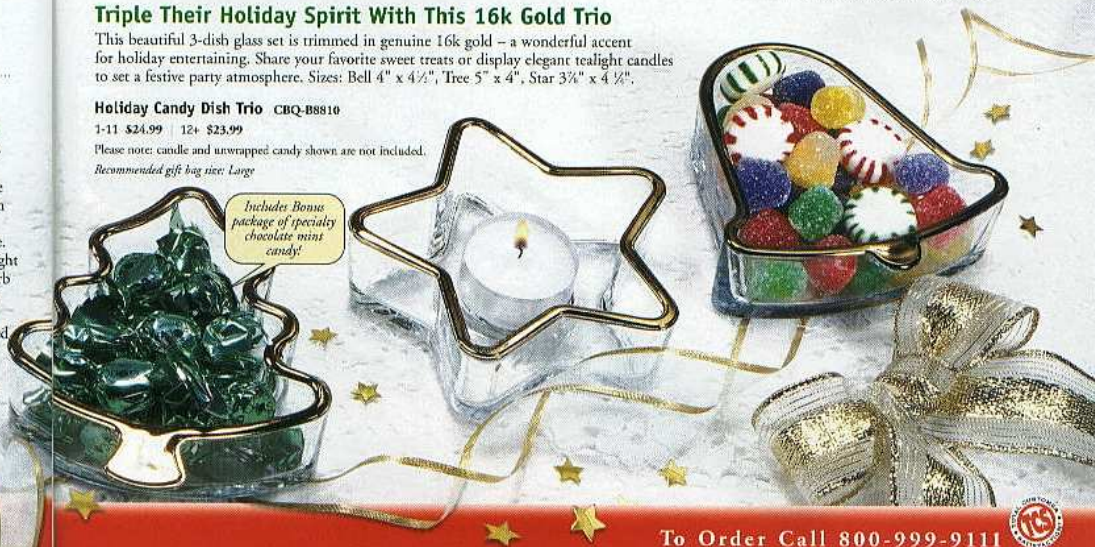

Triple Their Holiday Spirit With This 16k Gold Trio

This beautiful 3-dish glass set is trimmed in genuine 16k gold – a wonderful accent for holiday entertaining. Share your favorite sweet treats or display elegant tealight candles to set a festive party atmosphere. Sizes: Bell 4" x 4 1/2", Tree 5" x 4", Star 3 1/2" x 4 1/2".

Holiday Candy Dish Trio CBQ-B8810

1-11 $24.99 | 12+ $23.99
Please note: candle and unwrapped candy shown are not included.
Recommended gift bag size: Large